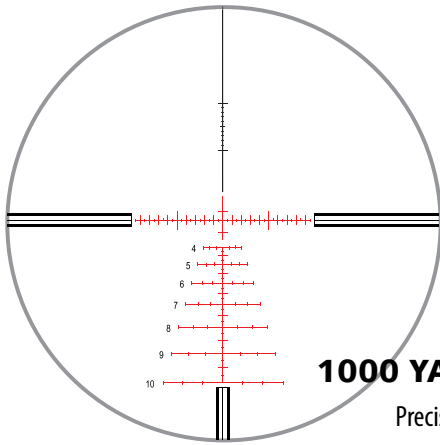

## NEW 8-32x56 NXS CONFIGURATIONS

Four Hi-Speed adjustment options:

- .250 MOA with ZeroStop (20 MOA per revolution)
- .250 MOA (20 MOA per revolution)
- .125 MOA (10 MOA per revolution)
- .1 Mil-Radian with ZeroStop (10 Mil-Radian per revolution)

## 1000 YARD VELOCITY RETICLE

Precise shot placement to 1000 yards with no guessing. Offered in five ballistic profiles beginning mid-2011 in Nightforce 5.5-22x NXS riflescopes, followed by our 3.5-15x NXS models.