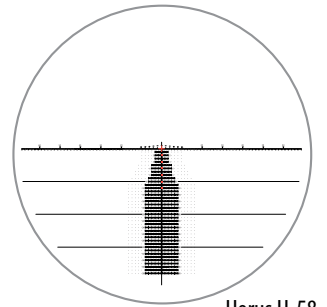

## 1000 YARD VELOCITY RETICLE

Precise shot placement to 1000 yards with no guessing. Offered in five ballistic profiles beginning mid-2011 in Nightforce 5.5-22x NXS riflescopes, followed by our 3.5-15x NXS models.