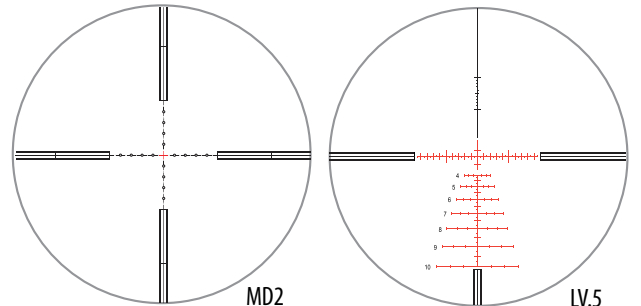

## NEW 8-32x56 NXS CONFIGURATIONS

Four Hi-Speed adjustment options:

- .250 MOA with ZeroStop (20 MOA per revolution)
- .250 MOA (20 MOA per revolution)
- .125 MOA (10 MOA per revolution)
- .1 Mil-Radian with ZeroStop (10 Mil-Radian per revolution)

## 1000 YARD VELOCITY RETICLE

Precise shot placement to 1000 yards with no guessing. Offered in five ballistic profiles beginning mid-2011 in Nightforce 5.5-22x NXS riflescopes, followed by our 3.5-15x NXS models.