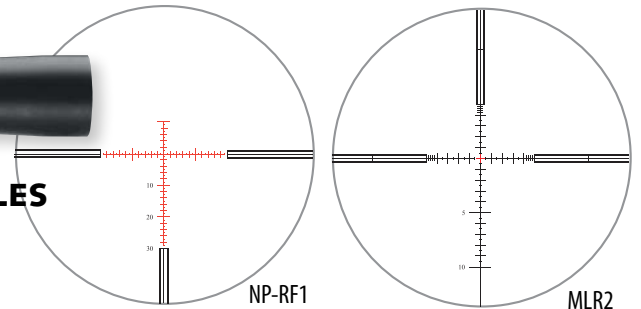

## NEW 8-32x56 NXS CONFIGURATIONS

Four Hi-Speed adjustment options:

- .250 MOA with ZeroStop (20 MOA per revolution)
- .250 MOA (20 MOA per revolution)
- .125 MOA (10 MOA per revolution)
- .1 Mil-Radian with ZeroStop (10 Mil-Radian per revolution)

## 1000 YARD VELOCITY RETICLE

Precise shot placement to 1000 yards with no guessing. Offered in five ballistic profiles beginning mid-2011 in Nightforce 5.5-22x NXS riflescopes, followed by our 3.5-15x NXS models.